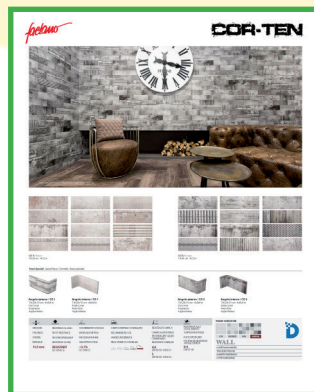

Cole Displays

check with your territory managers for current promotions

Brick

16.5" X 13.75" X 20"

www.coleflooring.com