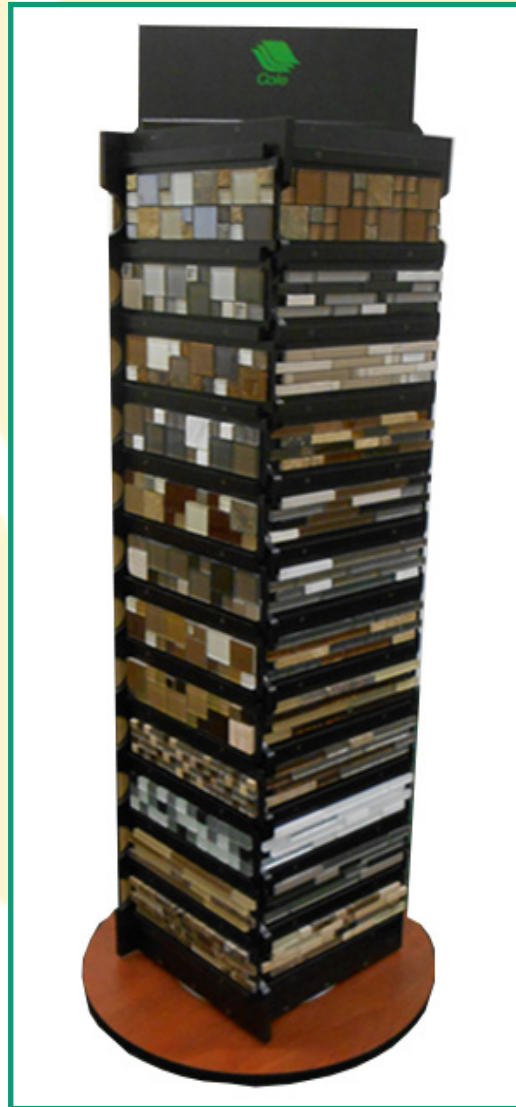

Cole Displays

check with your territory managers for current promotions

**48 SKU's
Stocked in
New Hope**

**Glass Spinner Display
W=14" x D=14" x H=67"**

www.coleflooring.com