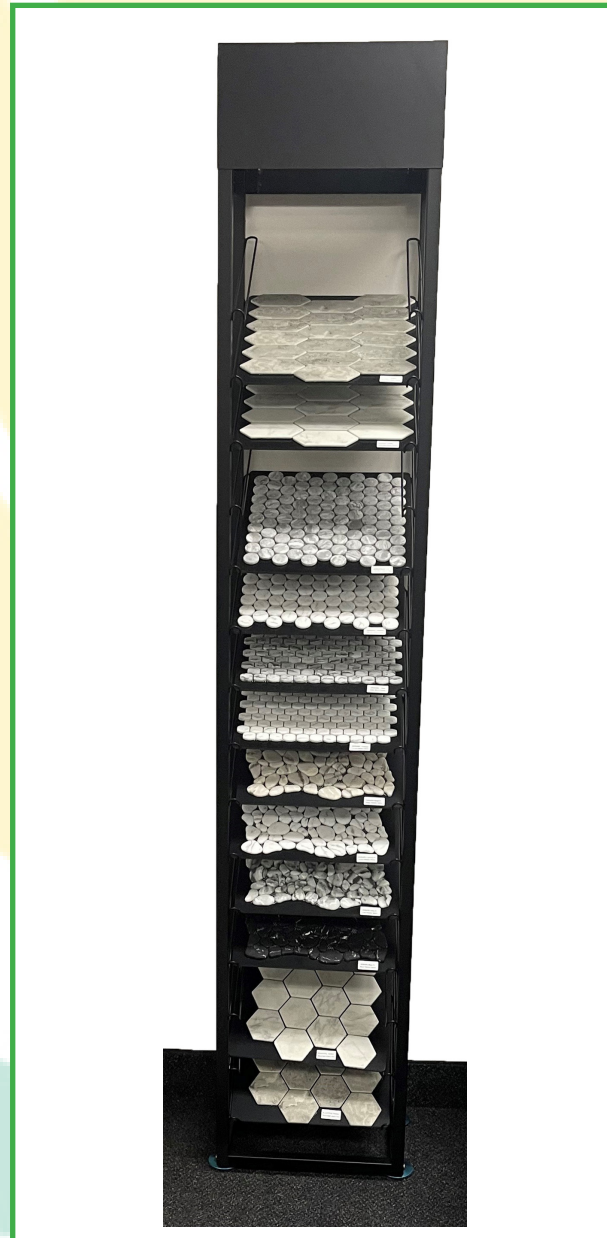

Cole Displays

check with your territory managers for current promotions

IMAGERY
GLASS

Imagery Tower

\$149

W=16" x D=12" x H=86"

www.coleflooring.com