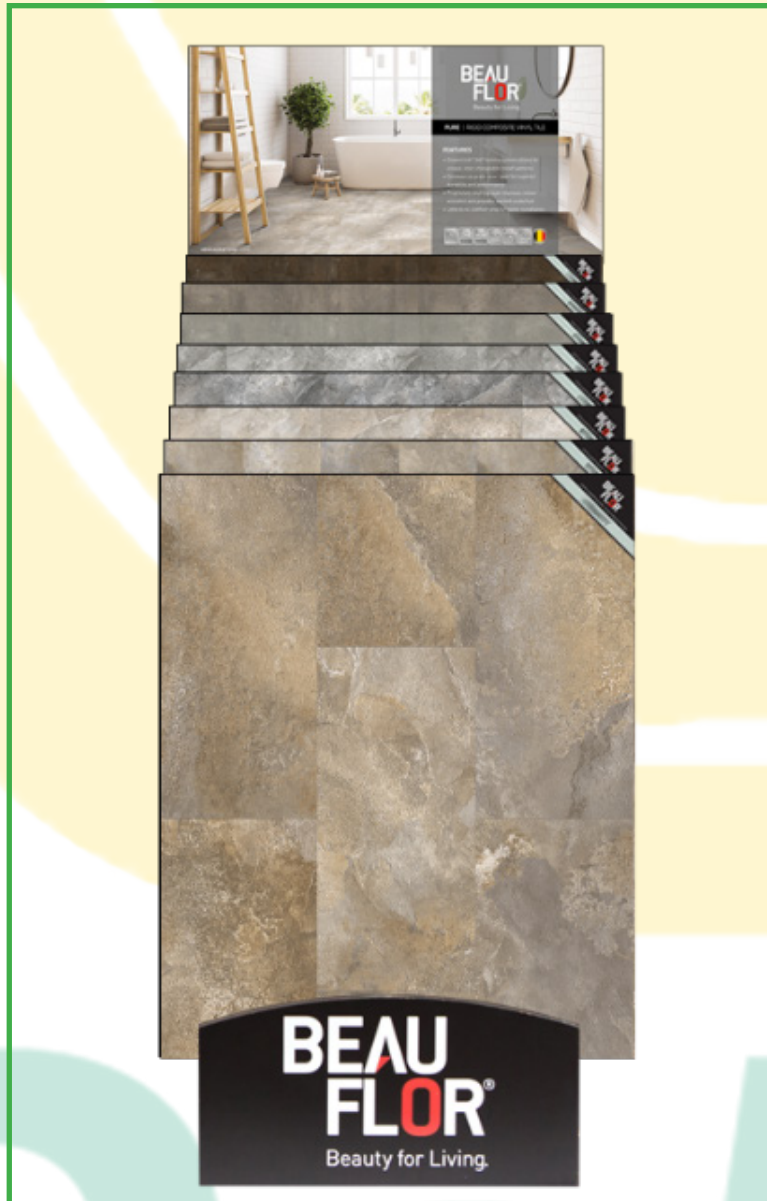

# Cole Displays

check with your territory managers for current promotions

**PURE55**  
LVT Collection

**BEAU  
FLOR**<sup>®</sup>  
we decorate your floor

**8  
SKU's  
Stocked  
in  
New  
Hope**

**Beauflor Pure Display**  
**\$299**  
**W=40" x D=20" x H=84"**