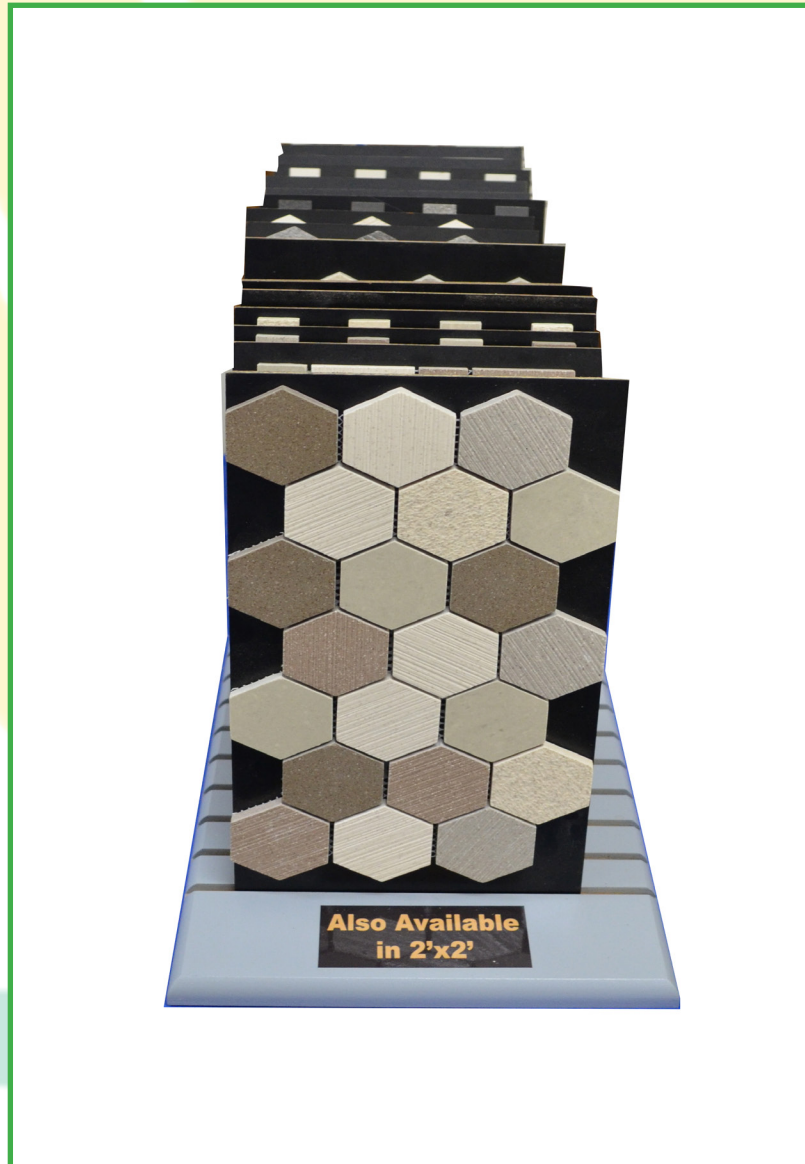

Cole Displays

check with your territory managers for current promotions

23
SKU's

GTS Tabletop
W=10" x D=24" x H=14"

www.coleflooring.com