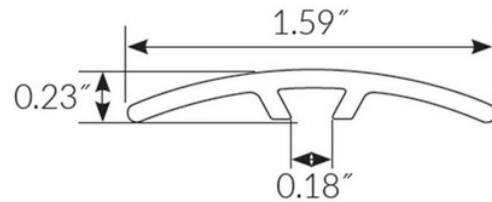

SADDLE-20

RIESLING-20

SMOKE-20

SUNSET-20

COORDINATING TRIM AVAILABLE

End Cap

Length (in) 94.00

Pieces per Carton: 5

Multi Trim

Length (in) 94.00

Pieces per Carton: 5

Overlap Stairnose

Length (in) 94.00

Pieces per Carton: 5