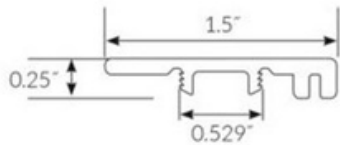

SADDLE-20

RIESLING-20

SMOKE-20

SUNSET-20

COORDINATING TRIM AVAILABLE

End Cap

Length (in) 94.00

Pieces per Carton: 5

Multi Trim

Length (in) 94.00

Pieces per Carton: 5

Overlap Stairnose

Length (in) 94.00

Pieces per Carton: 5