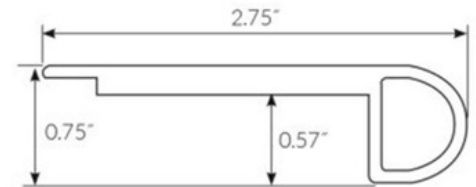

SADDLE-20

RIESLING-20

SMOKE-20

SUNSET-20

COORDINATING TRIM AVAILABLE

End Cap

Length (in) 94.00

Pieces per Carton: 5

Multi Trim

Length (in) 94.00

Pieces per Carton: 5

Overlap Stairnose

Length (in) 94.00

Pieces per Carton: 5